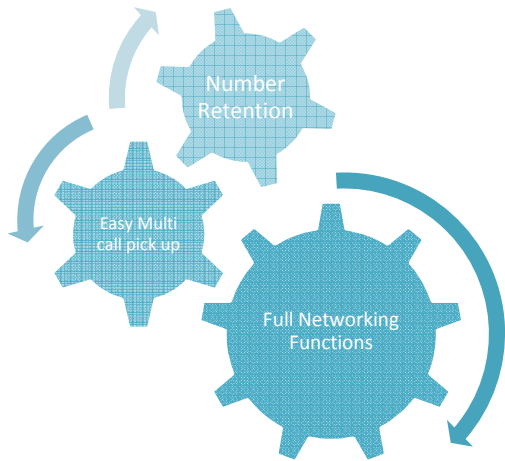

Computer Division

ipcomplete

21st Century Networking on your desk, today

ipcomplete is the next-generation communications service that takes full advantage of the power of your data network while providing the convenience and ease of use you have come to expect from your business phones. With Cisco IP Phones, **ipcomplete** is fully featured, easy to use and can address the needs of your entire organisation.

Three Options, all with any UK Direct Dial Number, Voice Mail, Conference Calls, Call Transfer. Free calls and all PBX Functionality between your sites.

or

Gold - Cisco Executive IP phone. Handsfree, Colour Touchscreen Display, 8 Line capacity *or* Cisco Wireless IP phone, Colour Display, Handsfree (requires wireless router)